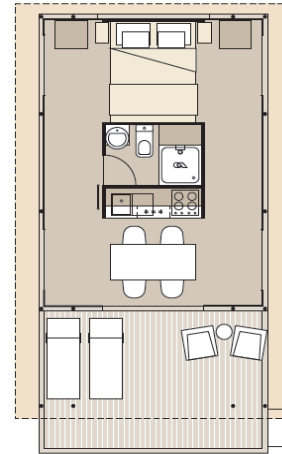

## TWO BEDROOM TENT (4+2)

- 55 tents
- 35 m<sup>2</sup> + 15 m<sup>2</sup> terrace
- up to 6 persons
- one double room + one room with two bunk beds
- air conditioning
- complimentary WIFI
- kitchenette with microwave, refrigerator induction hob and coffee machine
- safe
- bathroom with shower and hairdryer
- LCD Flat screen TV
- BOSE sound dock system
- ILLY espresso machine
- furnished balcony
- clean bedding (every 3 days) and towels (every day) included in price
- parking space
- pets are allowed (additional charges may apply)

### TWO BEDROOM LODGE TENT (2+2)

- 30 tents
- 25 m2 + gallery 12 m2 + terrace 13 m2
- up to 4 persons
- one double bedroom + two single beds in the gallery
- complimentary WIFI
- kitchenette with microwave, refrigerator, induction hob and coffee machine
- safe
- bathroom with shower and hairdryer
- LCD Flat screen TV
- BOSE sound dock system
- ILLY espresso machine
- clean bedding (every 3 days) and towels (every day included in price
- parking place
- pets are allowed (additional charges may apply)

Ground floor

Gallery

**PREMIUM TWO BEDROOM SAFARI LOFT TENT (2+2)**

- 31 tents
- 22 m2 + gallery with terrace 22 m2 + terrace 8 m2
- up to 4 persons
- one double room on the ground floor + one double room in the gallery
- air conditioning
- complimentary WIFI
- kitchenette with microwave, refrigerator, induction hob, coffee machine
- safe
- bathroom with shower and hairdryer
- LCD Flat screen TV
- BOSE sound dock system
- ILLY espresso machine
- clean bedding (every 3 days) and towels (every day) included in price
- parking space
- pets are allowed (additional charges may apply)