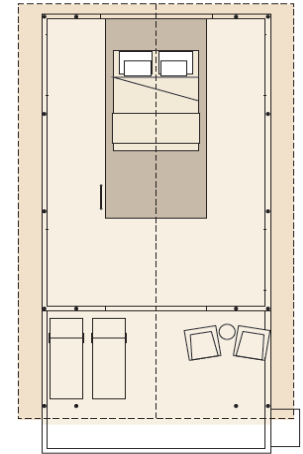

Ground floor

Gallery

**PREMIUM TWO BEDROOM SAFARI LOFT TENT (2+2)**

- 31 tents
- 22 m2 + gallery with terrace 22 m2 + terrace 8 m2
- up to 4 persons
- one double room on the ground floor + one double room in the gallery
- air conditioning
- complimentary WIFI
- kitchenette with microwave, refrigerator, induction hob, coffee machine
- safe
- bathroom with shower and hairdryer
- LCD Flat screen TV
- BOSE sound dock system
- ILLY espresso machine
- clean bedding (every 3 days) and towels (every day) included in price
- parking space
- pets are allowed (additional charges may apply)

**Ground floor**

**Gallery**