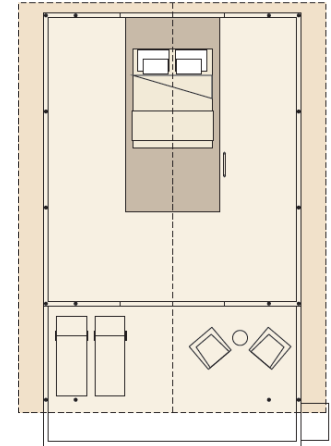

PREMIUM THREE BEDROOM SAFARI TENT (4+2)

- 10 tents
- 28 m² + terrace 10 m² + gallery 8 m²
- up to 6 persons
- 1 double room + 1 twin bed room on the ground floor + 1 double room in the gallery
- air conditioning
- complimentary WIFI
- kitchenette with microwave, refrigerator, Induction hob and coffee machine
- safe
- two bathrooms with shower and hairdryer
- LCD Flat screen TV
- BOSE sound dock system
- ILLY espresso machine
- clean bedding (every 3 days) and towels (every day) included in price
- parking space
- pets are allowed (additional charges may apply)

Gallery