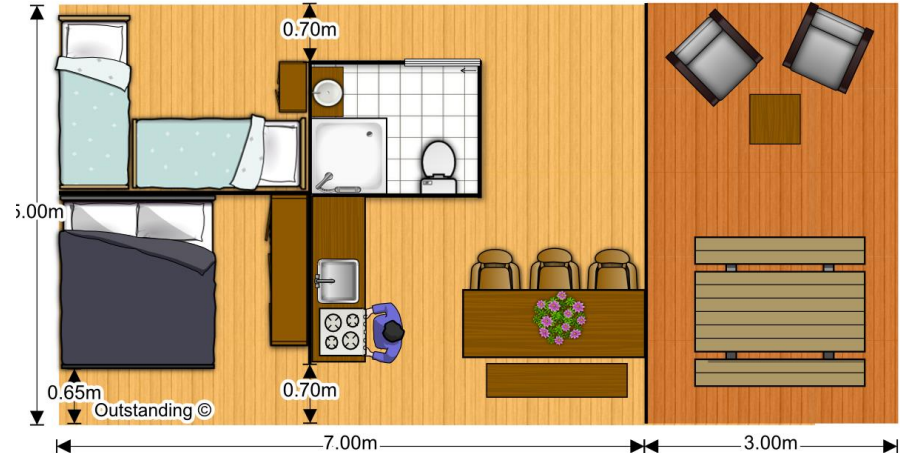

## MINI LODGE

- 50 tents
- 13 m<sup>2</sup> + 6 m<sup>2</sup> terrace
- up to 2 persons
- air conditioning
- complimentary WIFI
- microwave, refrigerator and coffee machine
- safe
- bathroom with shower and hairdryer
- LCD Flat screen TV
- BOSE sound dock system
- ILLY espresso machine
- clean bedding (every 3 days) and towels (every day) included in price
- parking place
- pets are allowed (additional charges may apply)

### TWO BEDROOM LODGE TENT (2+2)

- 30 tents
- 25 m2 + gallery 12 m2 + terrace 13 m2
- up to 4 persons
- one double bedroom + two single beds in the gallery
- complimentary WIFI
- kitchenette with microwave, refrigerator, induction hob and coffee machine
- safe
- bathroom with shower and hairdryer
- LCD Flat screen TV
- BOSE sound dock system
- ILLY espresso machine
- clean bedding (every 3 days) and towels (every day included in price
- parking place
- pets are allowed (additional charges may apply)