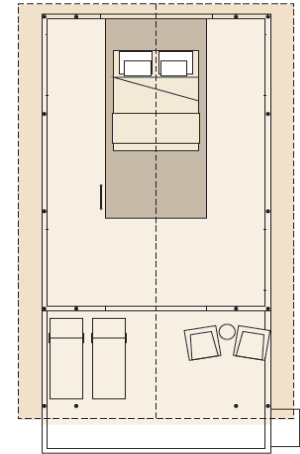

### TWO BEDROOM LODGE TENT (2+2)

- 30 tents
- 25 m2 + gallery 12 m2 + terrace 13 m2
- up to 4 persons
- one double bedroom + two single beds in the gallery
- complimentary WIFI
- kitchenette with microwave, refrigerator, induction hob and coffee machine
- safe
- bathroom with shower and hairdryer
- LCD Flat screen TV
- BOSE sound dock system
- ILLY espresso machine
- clean bedding (every 3 days) and towels (every day included in price
- parking place
- pets are allowed (additional charges may apply)

Ground floor

Gallery

**PREMIUM TWO BEDROOM SAFARI LOFT TENT (2+2)**

- 31 tents
- 22 m2 + gallery with terrace 22 m2 + terrace 8 m2
- up to 4 persons
- one double room on the ground floor + one double room in the gallery
- air conditioning
- complimentary WIFI
- kitchenette with microwave, refrigerator, induction hob, coffee machine
- safe
- bathroom with shower and hairdryer
- LCD Flat screen TV
- BOSE sound dock system
- ILLY espresso machine
- clean bedding (every 3 days) and towels (every day) included in price
- parking space
- pets are allowed (additional charges may apply)