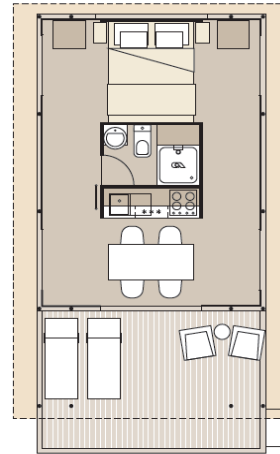

### TWO BEDROOM LODGE TENT (2+2)

- 30 tents
- 25 m2 + gallery 12 m2 + terrace 13 m2
- up to 4 persons
- one double bedroom + two single beds in the gallery
- complimentary WIFI
- kitchenette with microwave, refrigerator, induction hob and coffee machine
- safe
- bathroom with shower and hairdryer
- LCD Flat screen TV
- BOSE sound dock system
- ILLY espresso machine
- clean bedding (every 3 days) and towels (every day included in price
- parking place
- pets are allowed (additional charges may apply)

## TWO BEDROOM SAFARI TENT (2+2)

- 20 tents
- 22 m<sup>2</sup> + gallery 8 m<sup>2</sup> + terrace 8 m<sup>2</sup>
- up to 4 persons
- one double room on the ground floor + one double bed in the gallery
- air conditioning
- complimentary WIFI
- kitchenette with microwave, refrigerator, induction hob and coffee machine
- safe
- bathroom with shower and hairdryer
- LCD Flat screen TV
- BOSE sound dock system
- ILLY espresso machine
- clean bedding (every 3 days) and towels (every day) included in price
- parking place
- pets are allowed (additional charges may apply)

Ground floor

Gallery

**PREMIUM TWO BEDROOM SAFARI LOFT TENT (2+2)**

- 31 tents
- 22 m2 + gallery with terrace 22 m2 + terrace 8 m2
- up to 4 persons
- one double room on the ground floor + one double room in the gallery
- air conditioning
- complimentary WIFI
- kitchenette with microwave, refrigerator, induction hob, coffee machine
- safe
- bathroom with shower and hairdryer
- LCD Flat screen TV
- BOSE sound dock system
- ILLY espresso machine
- clean bedding (every 3 days) and towels (every day) included in price
- parking space
- pets are allowed (additional charges may apply)

**Ground floor**

**Gallery**