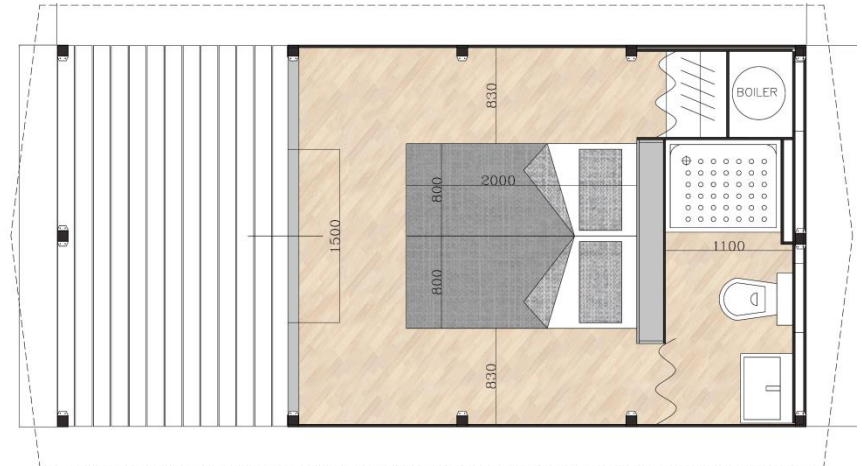

MINI LODGE

- 50 tents
- 13 m² + 6 m² terrace
- up to 2 persons
- air conditioning
- complimentary WIFI
- microwave, refrigerator and coffee machine
- safe
- bathroom with shower and hairdryer
- LCD Flat screen TV
- BOSE sound dock system
- ILLY espresso machine
- clean bedding (every 3 days) and towels (every day) included in price
- parking place
- pets are allowed (additional charges may apply)