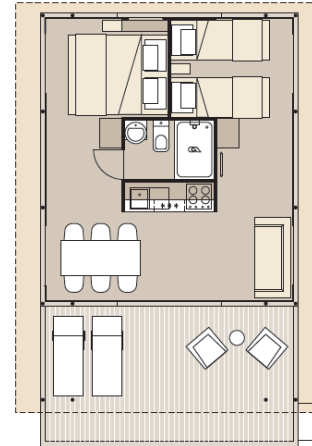

PREMIUM THREE BEDROOM SAFARI TENT (4+2)

- 10 tents
- 28 m² + terrace 10 m² + gallery 8 m²
- up to 6 persons
- 1 double room + 1 twin bed room on the ground floor + 1 double room in the gallery
- air conditioning
- complimentary WIFI
- kitchenette with microwave, refrigerator, Induction hob and coffee machine
- safe
- two bathrooms with shower and hairdryer
- LCD Flat screen TV
- BOSE sound dock system
- ILLY espresso machine
- clean bedding (every 3 days) and towels (every day) included in price
- parking space
- pets are allowed (additional charges may apply)

Ground floor