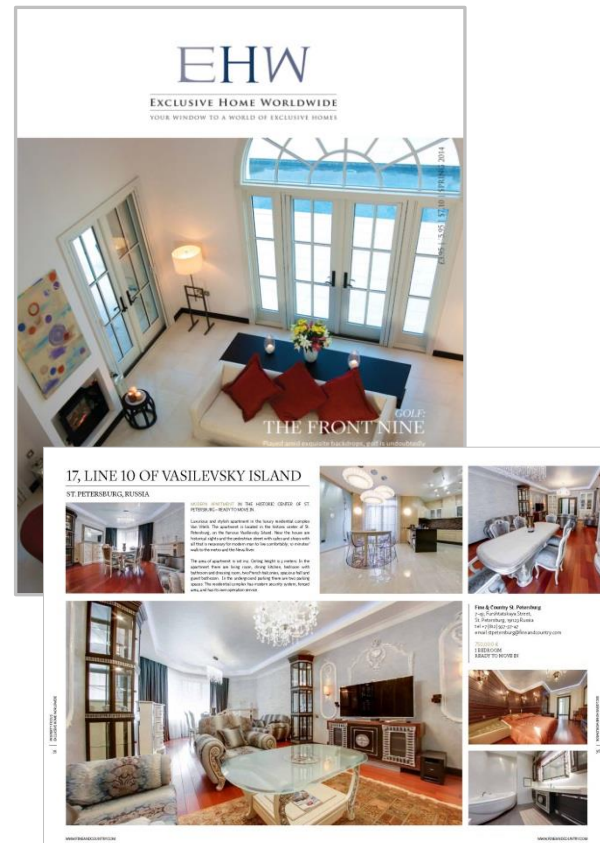

Exclusive Home Worldwide
международный

alexander.romanenko@fineandcountry.com

ROMANENKO
& PARTNERS

FINE & COUNTRY
Russian Federation